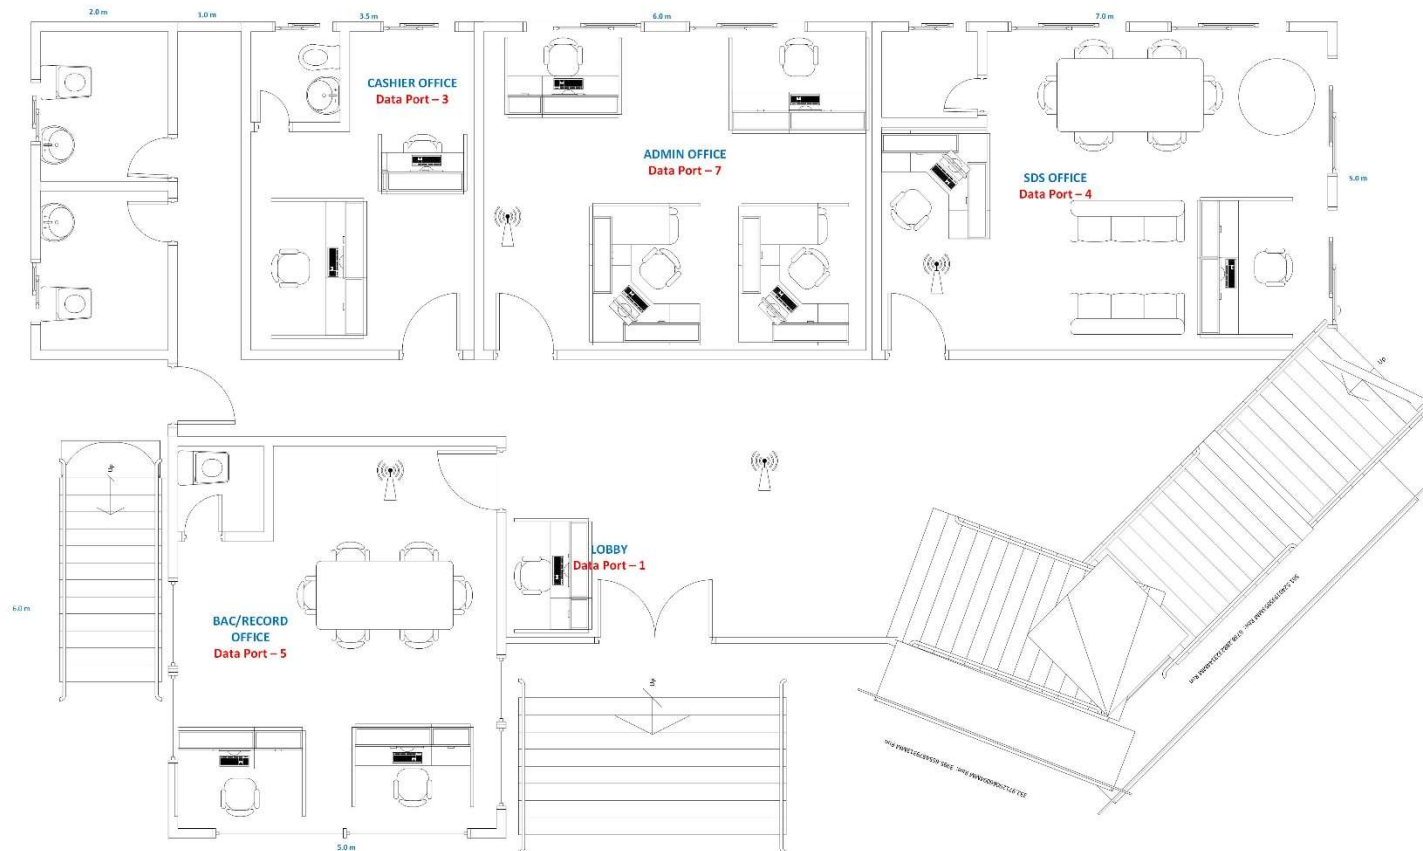

Republic of the Philippines
Department of Education
REGION X – NORTHERN MINDANAO
SCHOOLS DIVISION OF EL SALVADOR CITY

ANNEX A-2: NUMBER OF PORTS PER DESIGNATED AREA AND PLACEMENT OF APs

MAIN BUILDING – OSDS (GROUND FLOOR)

Address: Zone 3, Poblacion, El Salvador City | Website: www.depedelsalvadorcity.net
Tel. No. (088) 855-0113 | Email: elsalvador.city@deped.gov.ph