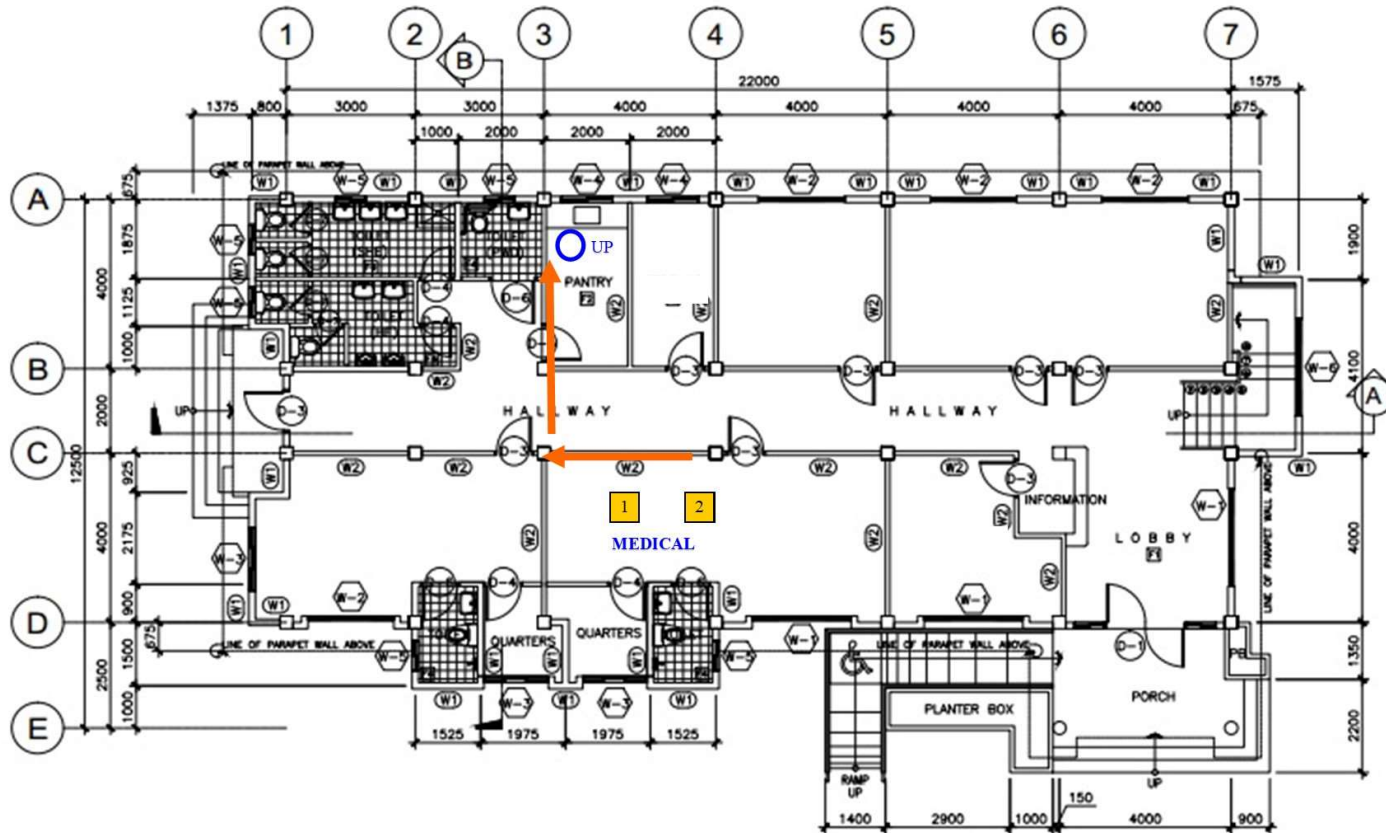

NEW BUILDING (SGOD/CID): LAN PORT ASSIGNMENT—SECOND FLOOR

2 SECOND FLOOR PLAN
A-2 SCALE 1:100M

Republic of the Philippines
Department of Education
REGION X – NORTHERN MINDANAO
SCHOOLS DIVISION OF EL SALVADOR CITY

NEW BUILDING (SGOD/CID): LAN PORT ASSIGNMENT—GROUND FLOOR

1 GROUND FLOOR PLAN
A-2 SCALE 1:100M

Address: Zone 3, Poblacion, El Salvador City | Website: www.depedelsalvadorcity.net
Tel. No. (088) 855-0113 | Email: elsalvador.city@deped.gov.ph