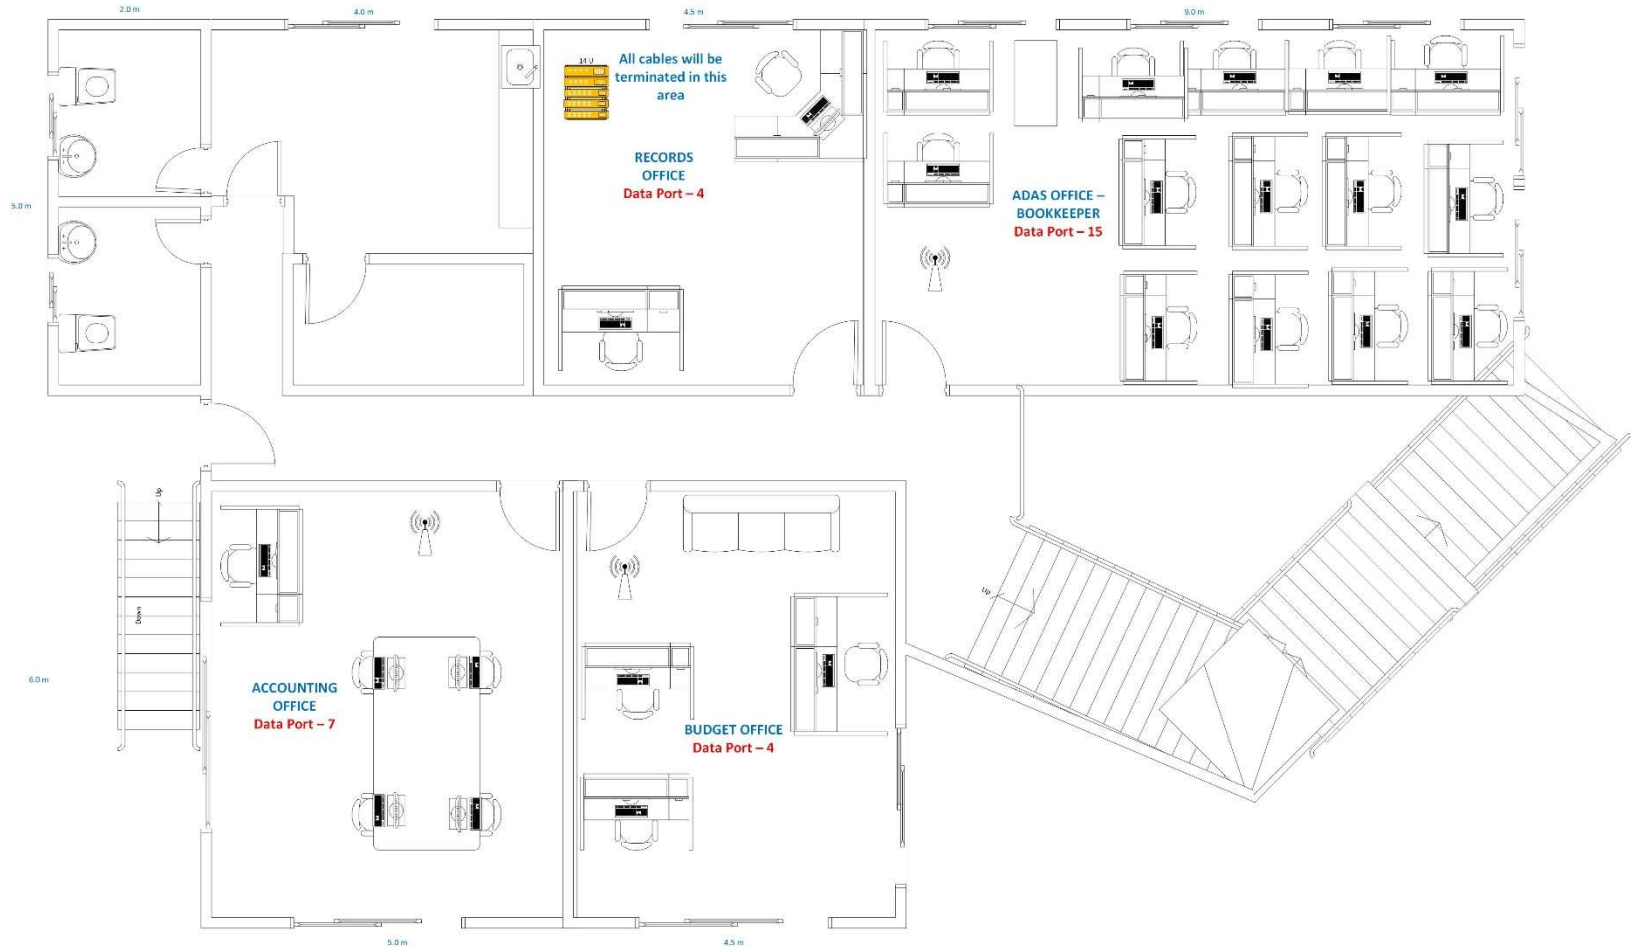

Republic of the Philippines
Department of Education
REGION X – NORTHERN MINDANAO
SCHOOLS DIVISION OF EL SALVADOR CITY

MAIN BUILDING – OSDS (SECOND FLOOR)