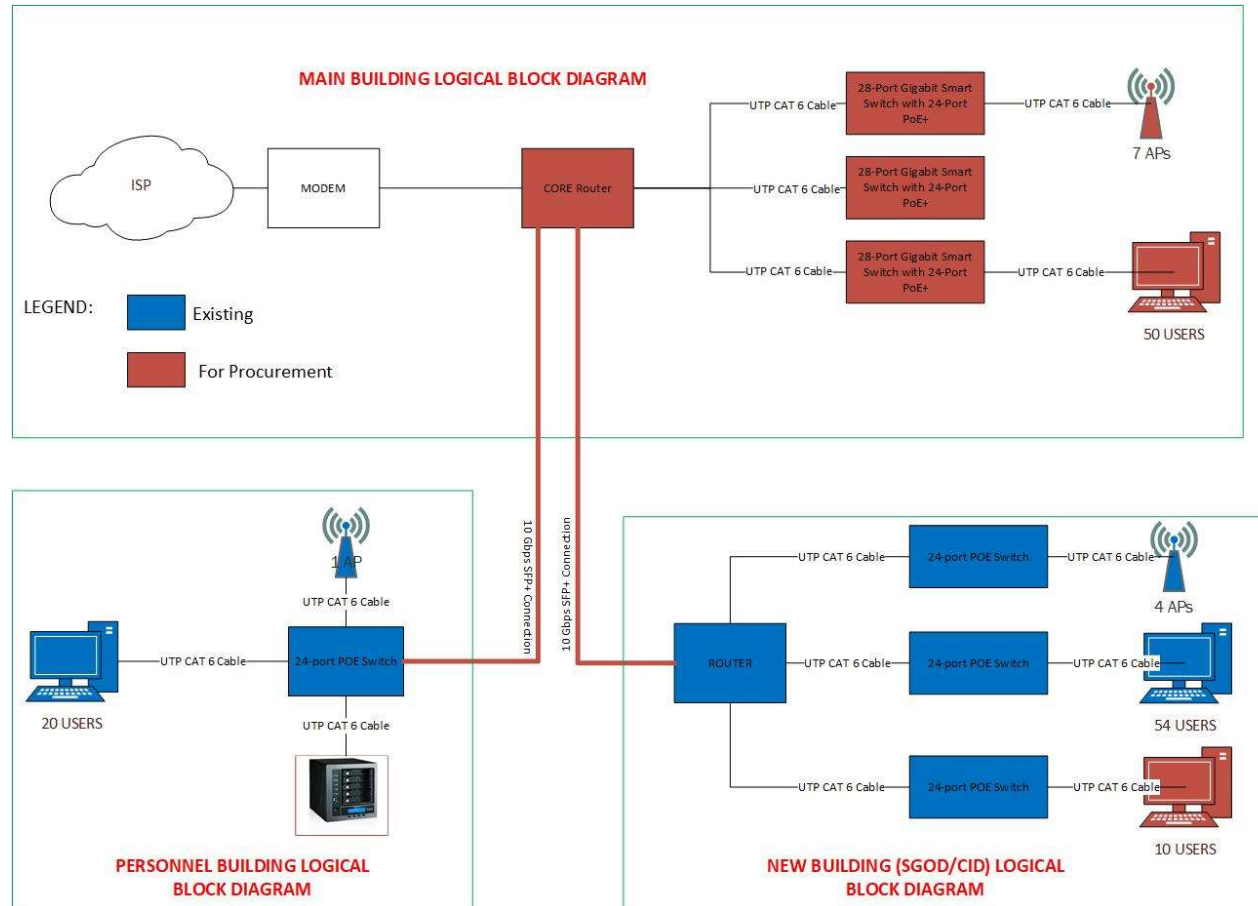

Republic of the Philippines
Department of Education
REGION X – NORTHERN MINDANAO
SCHOOLS DIVISION OF EL SALVADOR CITY

ANNEX A-1: LOGICAL NETWORK DIAGRAM

Republic of the Philippines
Department of Education
REGION X – NORTHERN MINDANAO
SCHOOLS DIVISION OF EL SALVADOR CITY

ANNEX A-2: NUMBER OF PORTS PER DESIGNATED AREA AND PLACEMENT OF APs

MAIN BUILDING – OSDS (GROUND FLOOR)

Address: Zone 3, Poblacion, El Salvador City | Website: www.depedelsalvadorcity.net
Tel. No. (088) 855-0113 | Email: elsalvador.city@deped.gov.ph

Republic of the Philippines
Department of Education
REGION X – NORTHERN MINDANAO
SCHOOLS DIVISION OF EL SALVADOR CITY

MAIN BUILDING – OSDS (SECOND FLOOR)

Republic of the Philippines
Department of Education
REGION X – NORTHERN MINDANAO
SCHOOLS DIVISION OF EL SALVADOR CITY

NEW BUILDING (SGOD/CID): LAN PORT ASSIGNMENT—SECOND FLOOR

2 SECOND FLOOR PLAN
A-2 SCALE 1:100M

Republic of the Philippines
Department of Education
REGION X – NORTHERN MINDANAO
SCHOOLS DIVISION OF EL SALVADOR CITY