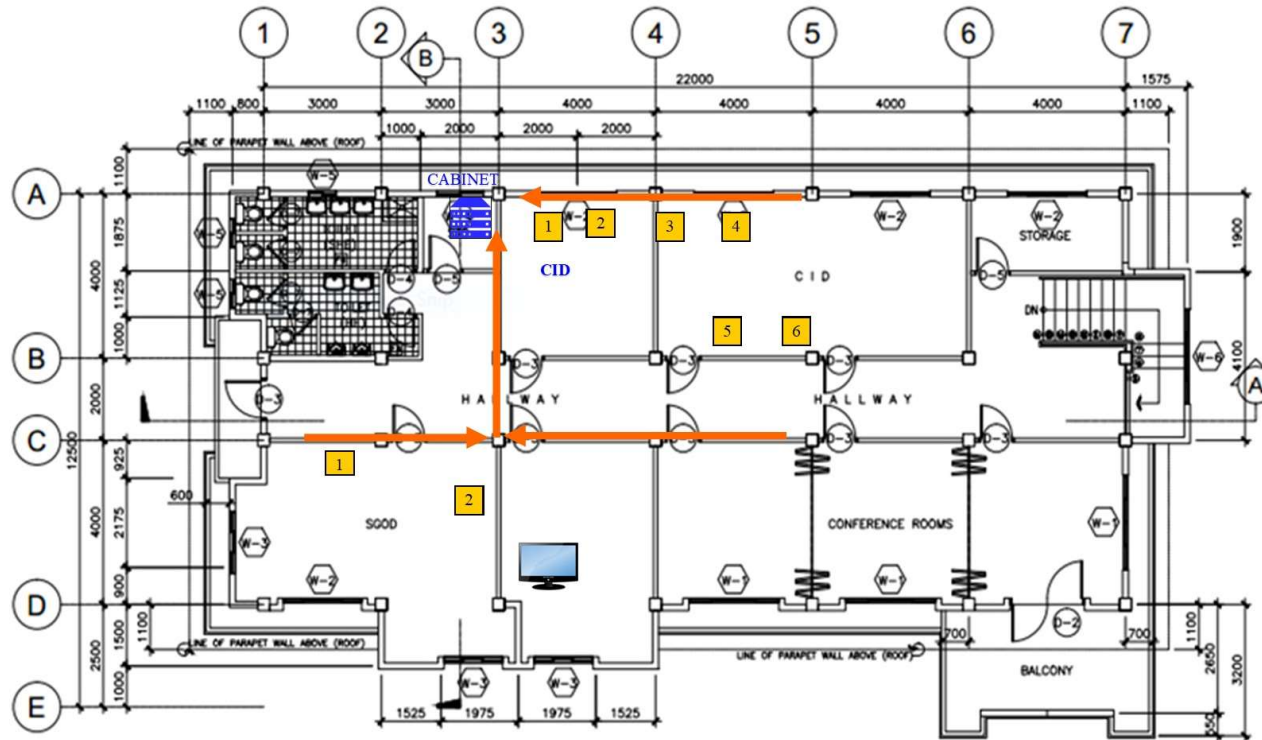

Republic of the Philippines
Department of Education
REGION X – NORTHERN MINDANAO
SCHOOLS DIVISION OF EL SALVADOR CITY

MAIN BUILDING – OSDS (SECOND FLOOR)

Republic of the Philippines
Department of Education
REGION X – NORTHERN MINDANAO
SCHOOLS DIVISION OF EL SALVADOR CITY

NEW BUILDING (SGOD/CID): LAN PORT ASSIGNMENT—SECOND FLOOR

2 SECOND FLOOR PLAN
A-2 SCALE 1:100M

Republic of the Philippines
Department of Education
REGION X – NORTHERN MINDANAO
SCHOOLS DIVISION OF EL SALVADOR CITY

NEW BUILDING (SGOD/CID): LAN PORT ASSIGNMENT—GROUND FLOOR

1 GROUND FLOOR PLAN
A-2 SCALE 1:100M

Address: Zone 3, Poblacion, El Salvador City | Website: www.depedelsalvadorcity.net
Tel. No. (088) 855-0113 | Email: elsalvador.city@deped.gov.ph